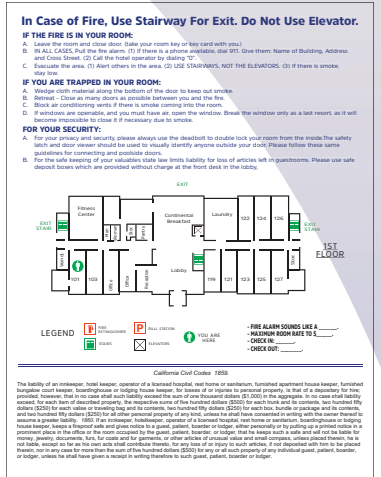

HDX-1224-18
In Room Evacuation